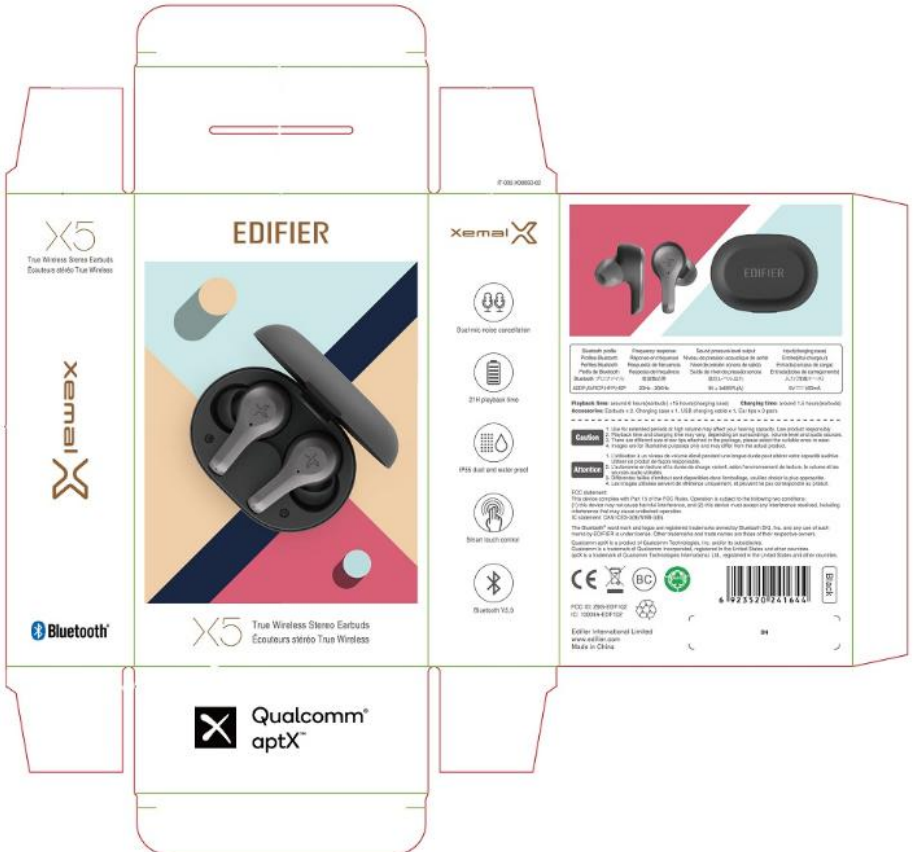

X5 True Wireless Stereo Earbuds

Features

- Qualcomm® aptX™ provides high-definition audio for lossless music streaming
- Qualcomm® cVc™ dual MIC noise cancellation ensures the clarity of conversation
- 6hrs playtime per charge and 24hrs in total with the included charging case
- IP55 rating dust and water resistant for more outdoor scenarios
- Tap control allows easy operation with a gentle touch
- Bluetooth V5.0 enhances transmission stability and expands the effective distance
- Low-latency technology for more exciting gaming experience
- Ergonomic canal-fit design assures stable and comfortable wear

cVc Dual MIC

6+18Hrs Playtime

IP55 Waterproof

Tap Control

Qualcomm® Chipset

Bluetooth V5.0

Specifications	
Bluetooth Version	Bluetooth V5.0
Bluetooth Profiles	A2DP、AVRCP、HFP、HSP
Audio Codecs	SBC、aptX
Effective Distance	10m
Playback Time	About 6h(Earbuds)+18h(Charging Case)
Charging Time	About 1.5h
Input	50mA(Earbud)/350mA(Charging Case)
Frequency Response	20Hz-20KHz
Sensitivity	95±3dB

***The specifications and functions are subject to the finalized product on the market.**

X5 Package Design

X5 Package Design

Package Info

Inner Carton	75mm×34mm×121mm (L×W×H), 86g (gross weight)
Master Carton	356mm×316mm×263mm (L×W×H), 7.5Kg (gross weight)
PCS/CTN	80

Color Options	EAN code
Black	6923520241644
White	6923520241651