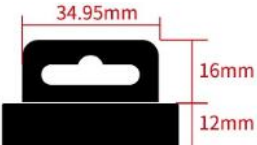

cVc Dual MIC

6+18Hrs Playtime

IP55 Waterproof

Tap Control

Qualcomm® Chipset

Bluetooth V5.0

Specifications	
Bluetooth Version	Bluetooth V5.0
Bluetooth Profiles	A2DP、AVRCP、HFP、HSP
Audio Codecs	SBC、aptX
Effective Distance	10m
Playback Time	About 6h(Earbuds)+18h(Charging Case)
Charging Time	About 1.5h
Input	50mA(Earbud)/350mA(Charging Case)
Frequency Response	20Hz-20KHz
Sensitivity	95±3dB

***The specifications and functions are subject to the finalized product on the market.**

X5 Package Design

X5 Package Design

Package Info

Inner Carton	75mm×34mm×121mm (L×W×H), 86g (gross weight)
Master Carton	356mm×316mm×263mm (L×W×H), 7.5Kg (gross weight)
PCS/CTN	80