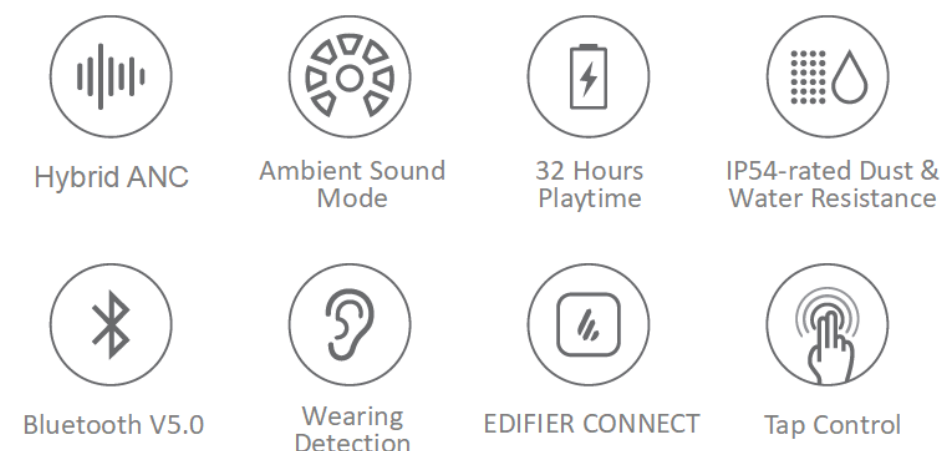

Package Info

Inner Carton	125 x 125 x 65 mm (LxWxH), 243g (gross weight)
Master Carton	353 x 266 x 157 mm (LxWxH), 2.88kg (gross weight)
PCS/CTN	10
Color Options	EAN code
Black	6923520241668
White	6923520241675