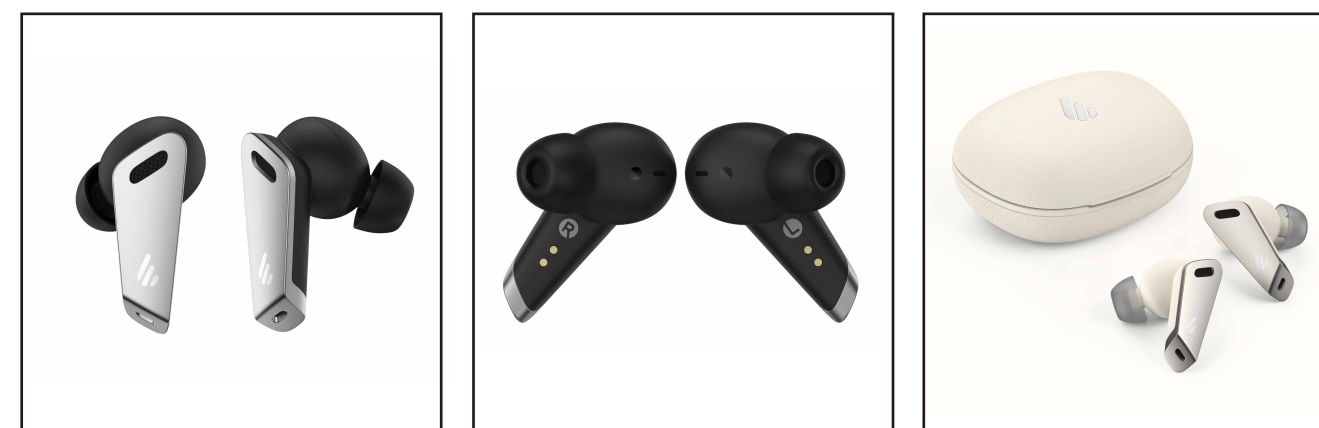

EDIFIER®

TWS NB2

True Wireless Earbuds with Active Noise Cancellation

Features

- True wireless earbuds with Hybrid active noise cancellation technology
- Quick Ambient Mode enables you to hear environmental sounds such as traffic or flight announcements
- 10mm driver with composite diaphragm delivers music with a wider soundstage
- Dual-mic noise cancellation ensures the clarity of phone calls
- User detection: the music is automatically played/paused the moment you insert/remove earbuds
- Smart Master-Slave switching supports free use of mono or stereo earbuds
- Personalize your settings and find more via the EDIFIER CONNECT APP

Specifications

Bluetooth Version	:V5.0
Bluetooth Profiles	:HFP, HSP, A2DP, AVRCP, BLE
Playback Time	:ANC on-about 7hrs(earbuds)+18hrs(charging case) ANC off-about 9hrs(earbuds)+23hrs(charging case)
Charging Time	:about 1.5hours(earbuds); 2hours(charging case)
Battery Capacity	:60mAh(earbuds); 500mAh(charging case)
Frequency Response	:20Hz-20KHz
Sensitivity	:94±3dB
Impedance	:24Ω